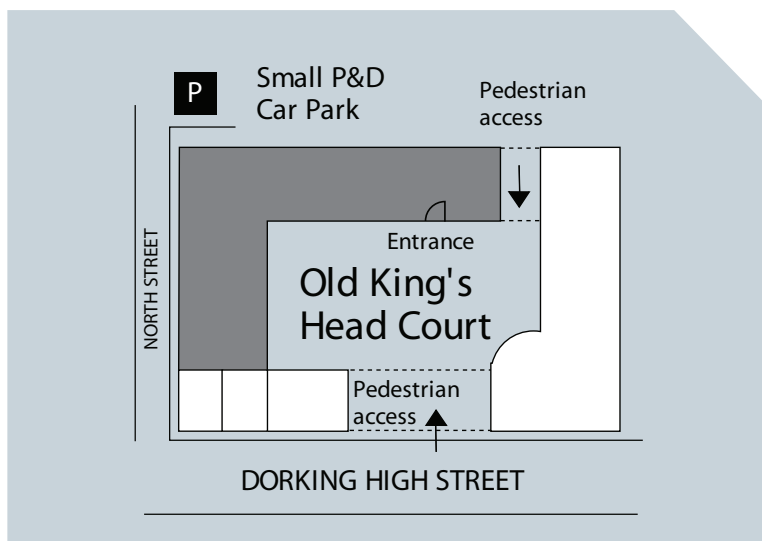

# Location Map

From M25 junction 9, then A24 sign posted Dorking. Follow signs to Dorking, right at roundabout and continue into High Street. Parking is available in St Martins Walk Car Park (off High Street) or in West Street (small car park at rear in North Street). □